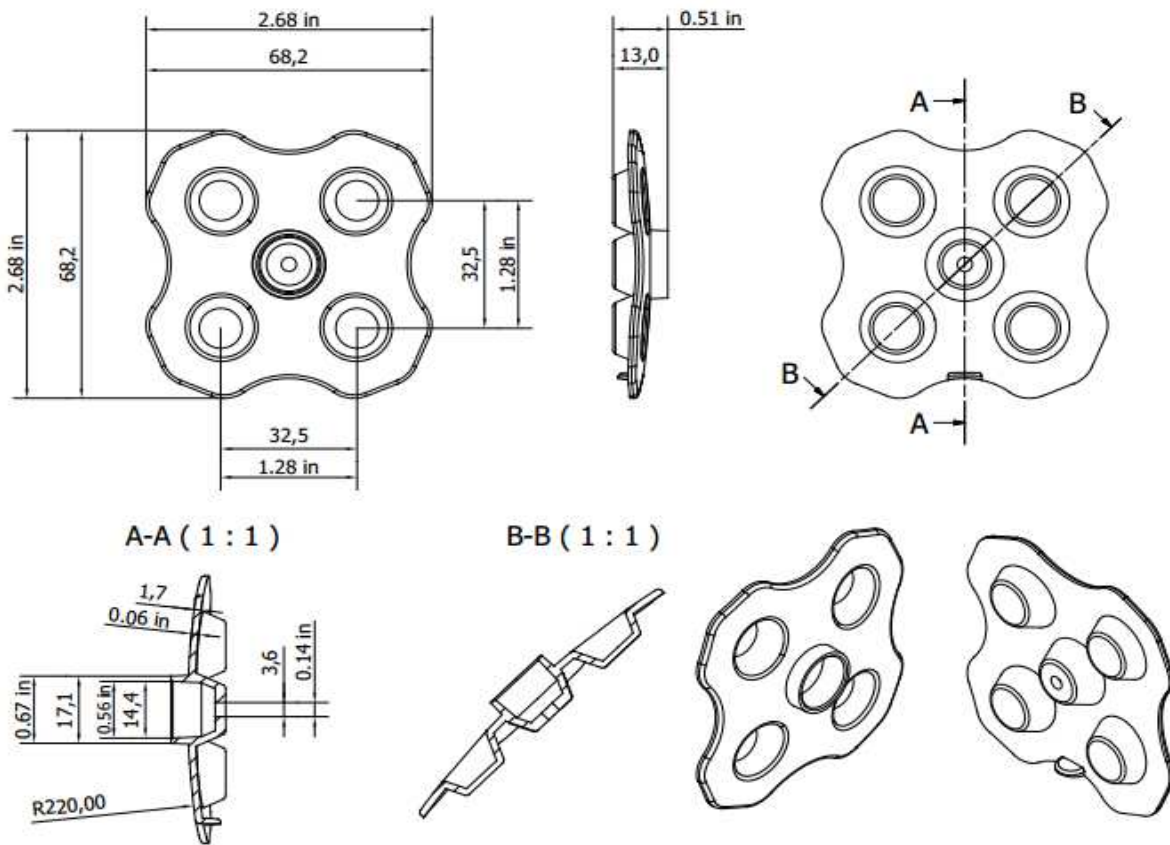

T-FASTENER

DESCRIPTION: Fastener for the attachment studder membrane to the foundation wall, made of polypropylene

Peso - Weight: 8 g
 Colore - Colour: Giallo - yellow RAL 1016

Information given in this data sheet is to the best of our knowledge true and correct, however new research results and practical experience can lead up to revisions performed without notice. No guarantee or liability can be drawn from the information mentioned herein. Furthermore, is not our intention to violate any patents or licences.