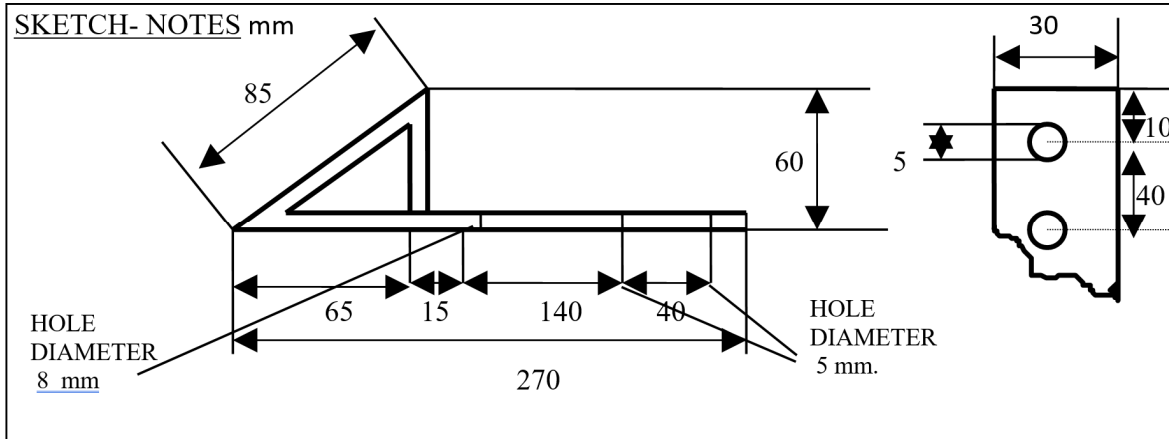

SNOW STOP COPPER

- MATERIAL: COPPER TAPE
- PACKAGING: 100 PC. PER BOX

- LENGTH: 270 mm. +/- 3 mm
- WIDTH: 30 mm. +/- 2 mm
- PROTRUSION HEIGHT: 60 mm. +/- 2 mm
- HYPOTENUSE HEIGHT: 85 mm. +/- 2 mm
- THICKNESS: 1.2 mm. +/- 0.5 mm
- DIAMETER N° 2 HOLES OF 5 mm +/- 1 mm.
- DIAMETER N° 1 HOLE OF 8 mm. +/- 1 mm
- BREAKING STRENGTH HOLE 8 mm. \therefore 130 N
- ULTIMATE TENSILE STRESS, KEPT CAULKING, HOLE-ZONE 8 mm.: $>$ 1500 N